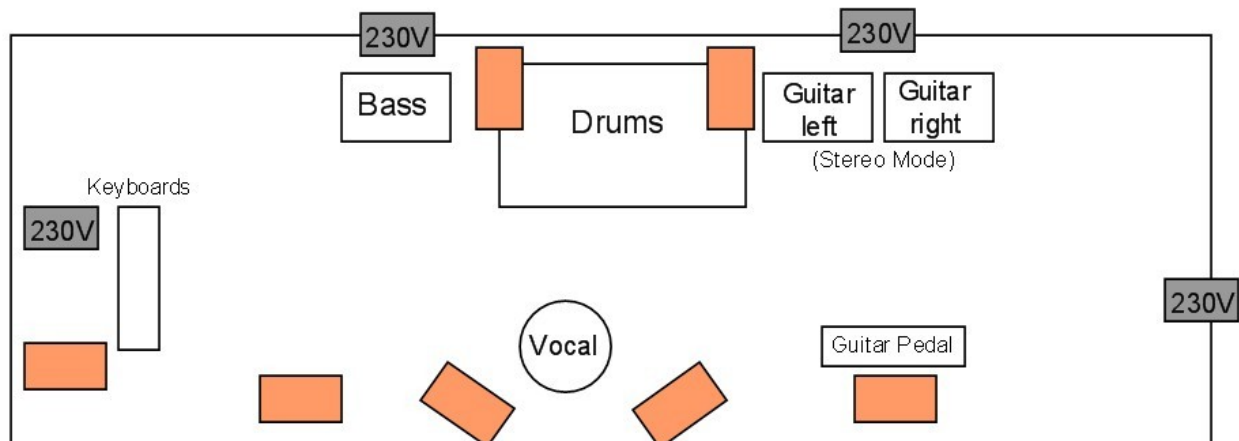

# RAVENRYDE - STAGE RIDER

Instrument	Required
<b>Vocals</b> 1 x Lead Vocal	1 balanced XLR Input for Wireless System
<b>Guitar</b> 2 Full Stacks (4x12" Cabinets) Stereo Mode	2 Microphones (1 for each stack)
<b>Bass</b> 1 Full Stack (4x10" Cabinets) Hartke Head (balanced XLR-Out to DI)	1 DI-Box and/or 1 Microphone
<b>Keyboards</b> 2 Keyboards (Each Stereo; 1/4" Unbalanced Outputs)	4 DI-Boxes
<b>Drums</b>	9 Microphones

Monitor Cabinets

AUDIENCE